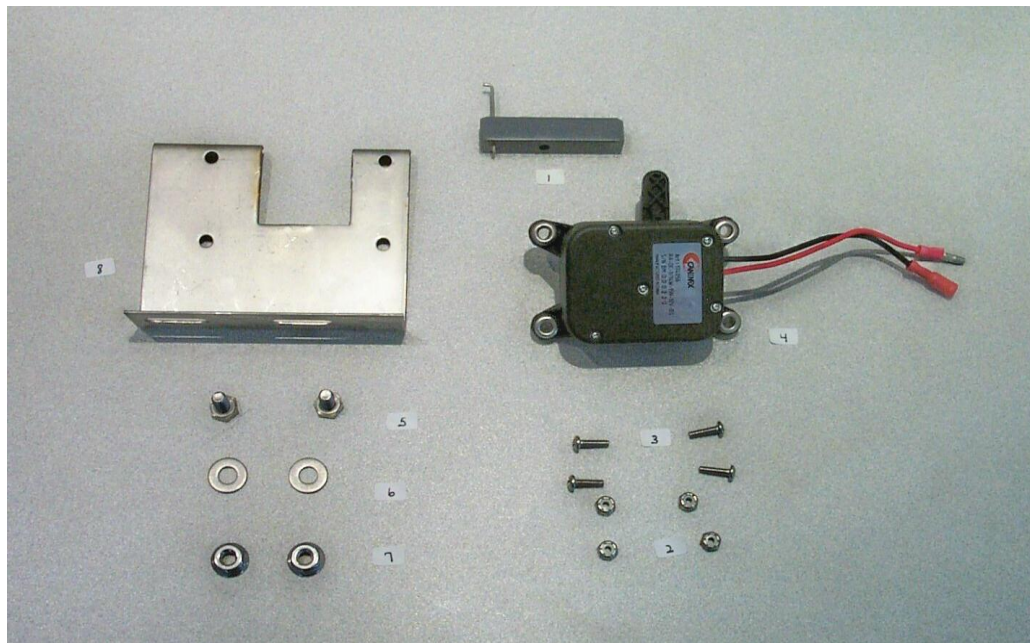

SOLENOID ASSEMBLY

<u>ITEM</u>	<u>PART #</u>	<u>QTY.</u>	<u>DESCRIPTION</u>
	ICE1099		SOLENOID ASSEMBLY
1	ICE1100	1	SOLENOID W/HARDWARE
2	ICE5009	2	5/16 LOCK WASHER
3	ICE6014	2	5/16-18 THIN HEX HEAD
4	ICE4027	2	1/4-20 x 1/2 HEX HEAD BOLT
5	ICE6015	2	1/4-20 SERRATED FLANGE NUT
6	ICE1068	2	STARTER & BATTERY CABLE, RED 13 1/2" LONG

BATTERY MOUNTING BRACKET KIT

<u>ITEM</u>	<u>PART #</u>	<u>QTY.</u>	<u>DESCRIPTION</u>
	ICE1277		LARGE BATTERY MOUNTING BRACKET KIT
1	ICE1272SS	2	LARGE BATTERY BRACKET, SS
2	ICE4027	4	1/4-20 x 1/2 HEX HEAD BOLT
3	ICE6015	4	1/4-20 SERRATED FLANGE NUT

ELECTRIC THROTTLE MOUNTING KIT

<u>ITEM</u>	<u>PART #</u>	<u>QTY.</u>	<u>DESCRIPTION</u>
	ICE1396		ELECTRIC THROTTLE MOUNTING KIT. 11.5 H.P.
1	ICE1150	1	THROTTLE CONTROL BLOCK WITH PIN
2	ICE6019	4	6-32 NYLON INSERT NUT
3	ICE4033	4	6-32 x 1/2 ROUND HEAD PHILLIPS SCREW
4	ICE1394	1	THROTTLE MOTOR
5	ICE4026	2	1/4-20 x 3/4 HEX HEAD BOLT
7	ICE6015	2	1/4-20 SERRATED FLANGE NUT
8	ICE1395	1	BRACKET, ELECTRIC THROTTLE

ICE1276
LARGE 12V BATTERY

ICE1284
MOTOR STAND

ICE1337
11.5 HP BRIGGS & STRATTON ENGINE

ICE1338
11.5 HP BRIGGS & STRATTON ENGINE
COMPLETE ASSEMBLY