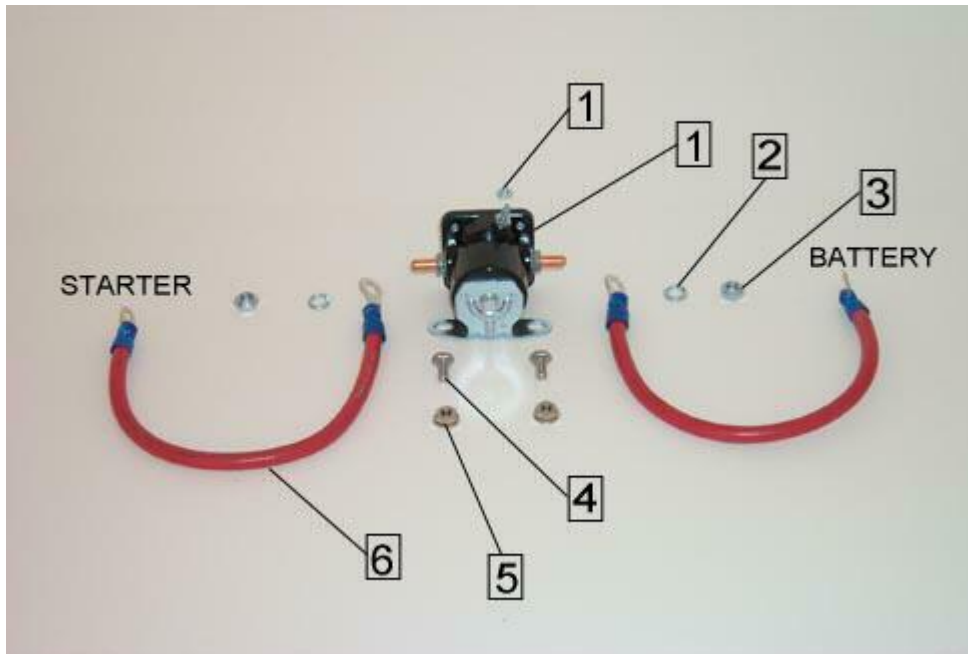

SOLENOID ASSEMBLY

<u>ITEM</u>	<u>PART #</u>	<u>QTY.</u>	<u>DESCRIPTION</u>
	ICE1099		SOLENOID ASSEMBLY
1	ICE1100	1	SOLENOID W/HARDWARE
2	ICE5009	2	5/16 LOCK WASHER
3	ICE6014	2	5/16-18 THIN HEX HEAD
4	ICE4027	2	1/4-20 x 1/2 HEX HEAD BOLT
5	ICE6015	2	1/4-20 SERRATED FLANGE NUT
6	ICE1068	2	STARTER & BATTERY CABLE, RED 13 1/2" LONG

BATTERY MOUNTING BRACKET KIT

<u>ITEM</u>	<u>PART #</u>	<u>QTY.</u>	<u>DESCRIPTION</u>
	ICE1277		LARGE BATTERY MOUNTING BRACKET KIT
1	ICE1272SS	2	LARGE BATTERY BRACKET, SS
2	ICE4027	4	1/4-20 x 1/2 HEX HEAD BOLT
3	ICE6015	4	1/4-20 SERRATED FLANGE NUT

ELECTRIC THROTTLE MOUNTING KIT

<u>ITEM</u>	<u>PART #</u>	<u>QTY.</u>	<u>DESCRIPTION</u>
	ICE1396		ELECTRIC THROTTLE MOUNTING KIT. 11.5 H.P.
1	ICE1150	1	THROTTLE CONTROL BLOCK WITH PIN
2	ICE6019	4	6-32 NYLON INSERT NUT
3	ICE4033	4	6-32 x 1/2 ROUND HEAD PHILLIPS SCREW
4	ICE1394	1	THROTTLE MOTOR
5	ICE4026	2	1/4-20 x 3/4 HEX HEAD BOLT
7	ICE6015	2	1/4-20 SERRATED FLANGE NUT
8	ICE1395	1	BRACKET, ELECTRIC THROTTLE

ICE1276
LARGE 12V BATTERY

ICE1284
MOTOR STAND

ICE1337
11.5 HP BRIGGS & STRATTON ENGINE

ICE1338
11.5 HP BRIGGS & STRATTON ENGINE
COMPLETE ASSEMBLY